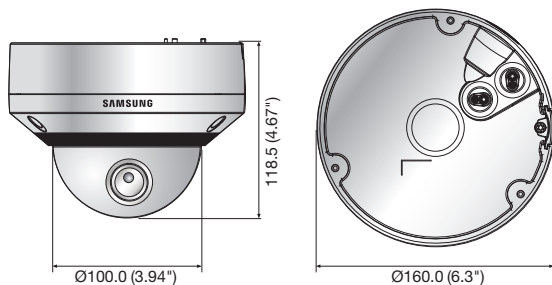

### Key Features

- Max. 5M (2592 x 1944) high resolution
- 20fps@5MP, Simple focus
- 3.6 ~ 9.4mm (2.6x) motorized varifocal lens
- WDR (60dB)
- Up to 32 privacy masking zones
- Tampering, Audio detection
- micro SD/SDHC/SDXC memory slot
- Bi-directional audio support, IP66, IK10, Heater by PoE

### Dimensions

Unit : mm (inch)